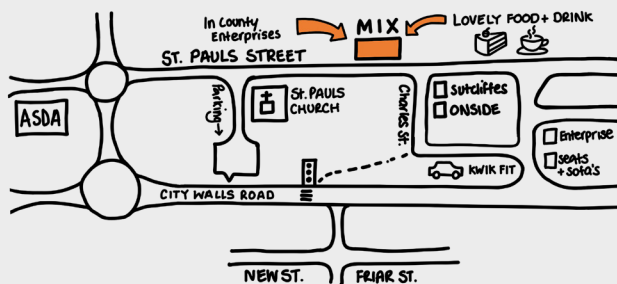

### FIND US

The County Enterprise Building, St Paul's St, Worcester WR1 2BA

Monday - Friday  
09:00am - 2:15pm

*"Cafe Mix catered for my 60th party. The food was wonderful, delicious high quality and the price was very reasonable. I'd highly recommend Mix for any special occasion or function - Val Worcester"*